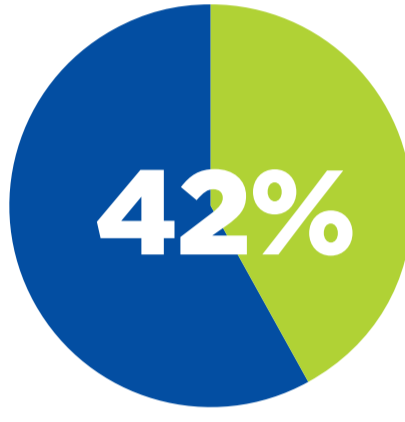

Year over year growth in spending on HCI.

Faster deployment of VMs by using Nutanix HCI software.

Reduction in unplanned downtime by using Nutanix HCI software.

Scale out your infrastructure incrementally either on-prem or in the public cloud as needs arise.