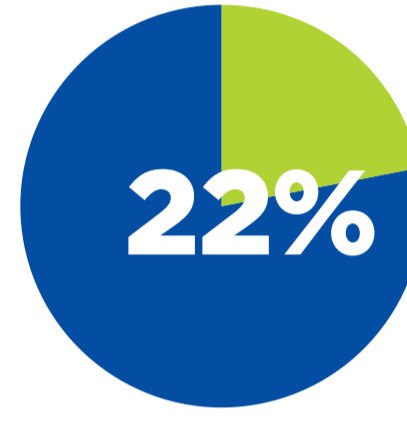

Year over year growth in spending on HCI.

Faster deployment of VMs by using Nutanix HCI software.

Reduction in unplanned downtime by using Nutanix HCI software.

Scale out your infrastructure incrementally either on-prem or in the public cloud as needs arise.