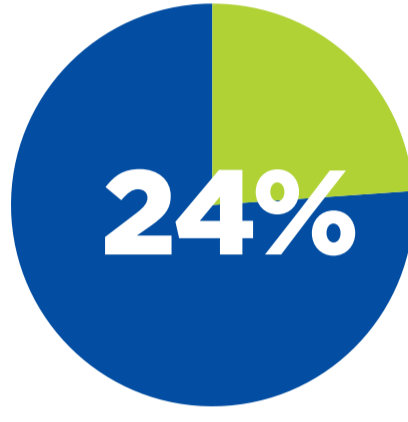

Year over year growth in spending on HCI.

Faster deployment of VMs by using Nutanix HCI software.

Reduction in unplanned downtime by using Nutanix HCI software.

Scale out your infrastructure incrementally either on-prem or in the public cloud as needs arise.